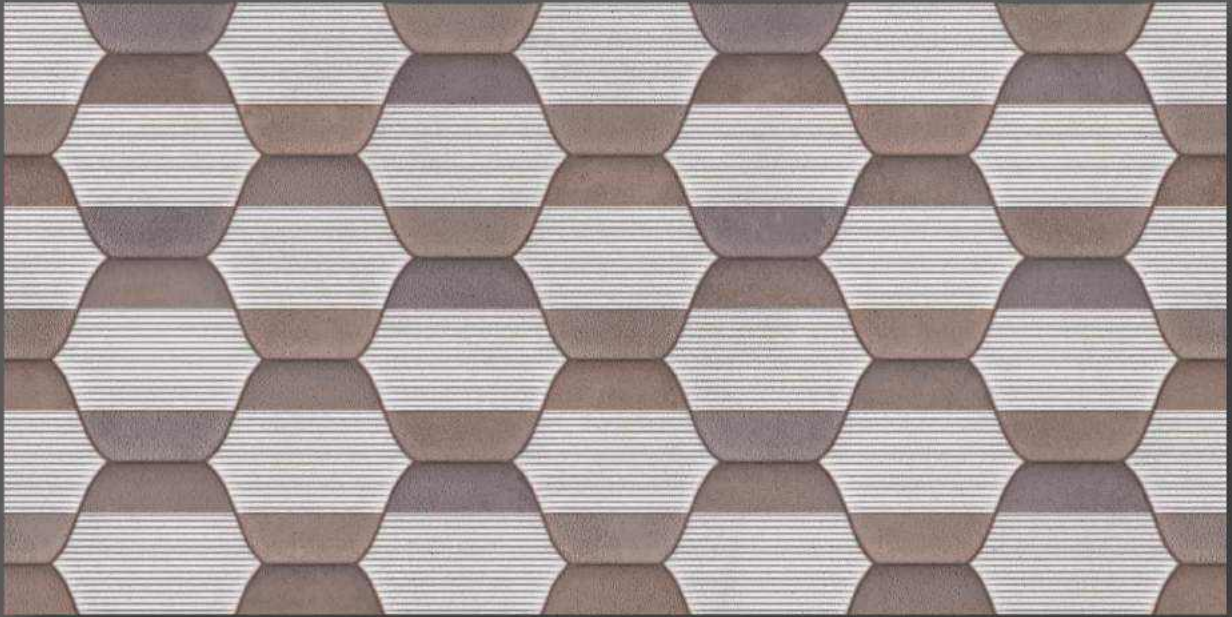

5083-HL2

Matt
Surface

300 x 600mm

DIGITAL WALL TILES