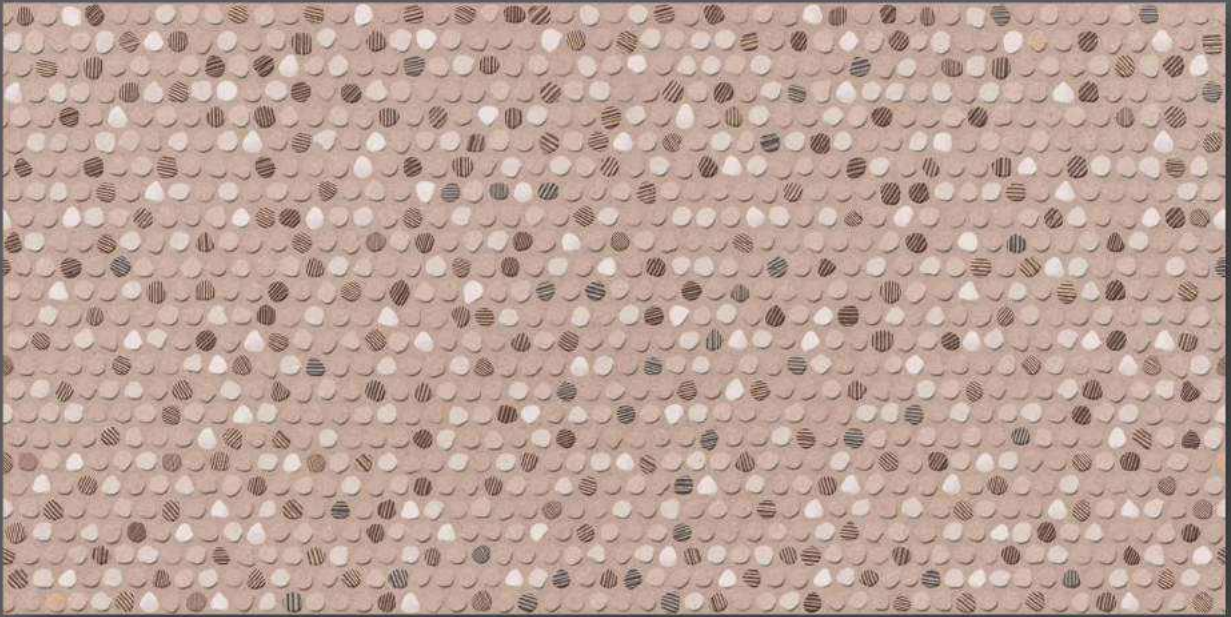

5067-HL2

Matt
Surface

300 x 600mm

DIGITAL WALL TILES