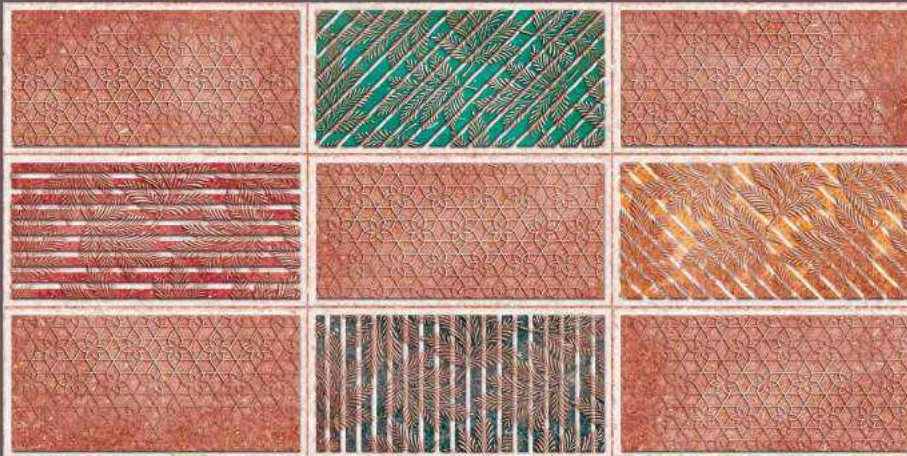

5084-L

5084-HL1

5084-D

Matt
Surface

300 x 600mm

DIGITAL WALL TILES

5084-L

5084-HL2