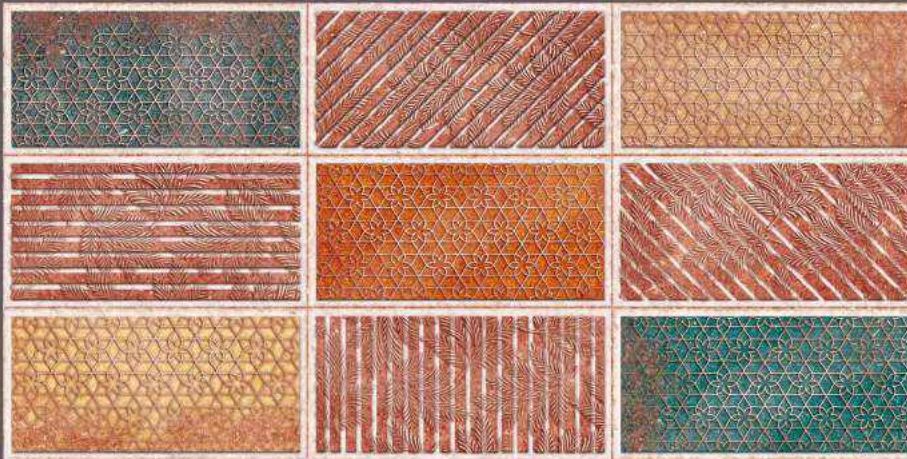

5084-L

5084-HL1

5084-D

Matt
Surface

300 x 600mm

DIGITAL WALL TILES

5084-L

5084-HL2