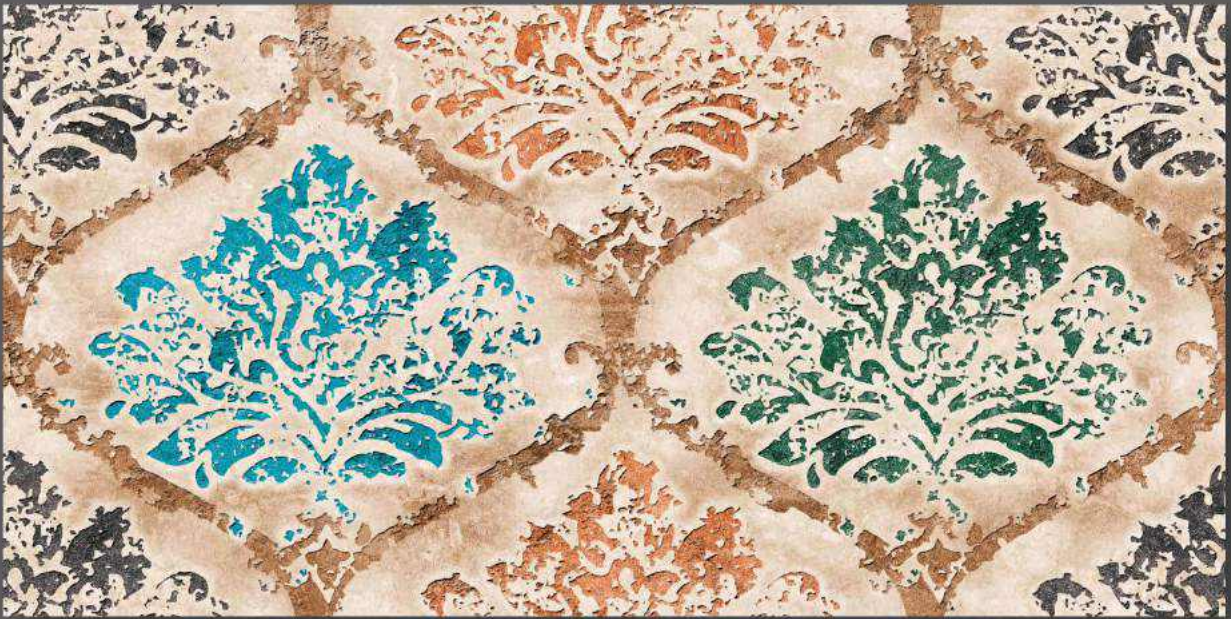

5081-HL2

Matt
Surface

300 x 600mm

DIGITAL WALL TILES