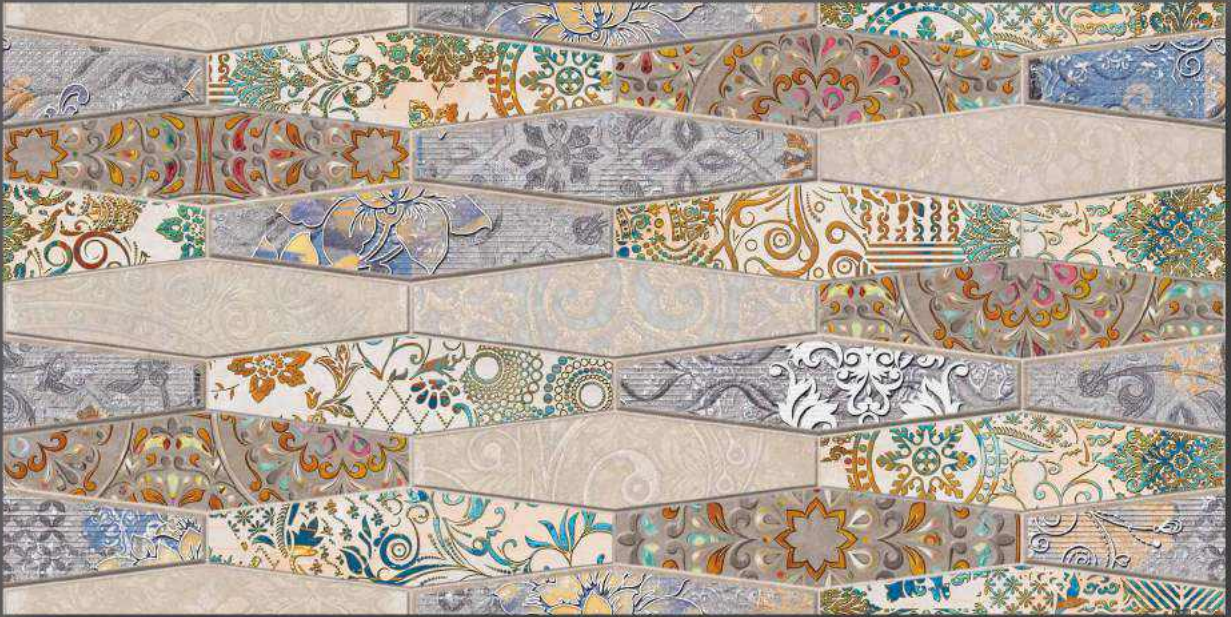

RND

5076-HL2

RND

Matt
Surface

300 x 600mm

DIGITAL WALL TILES