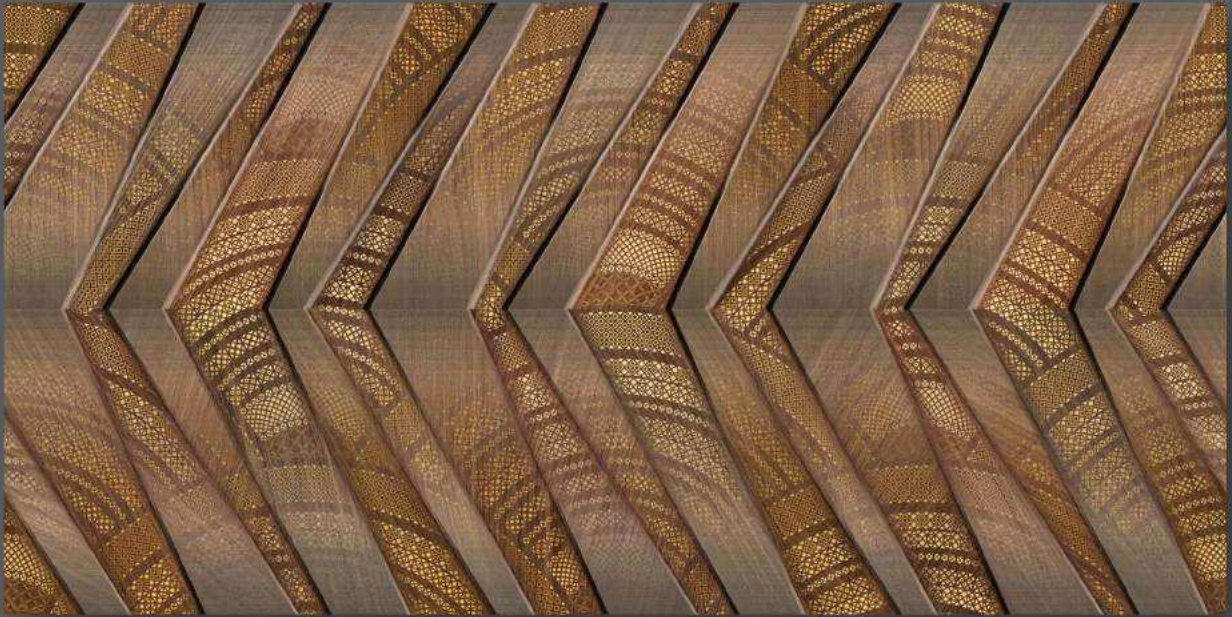

5067-L

5067-HL2

Matt
Surface

300 x 600mm

DIGITAL WALL TILES

5067-D

5068-L

RND