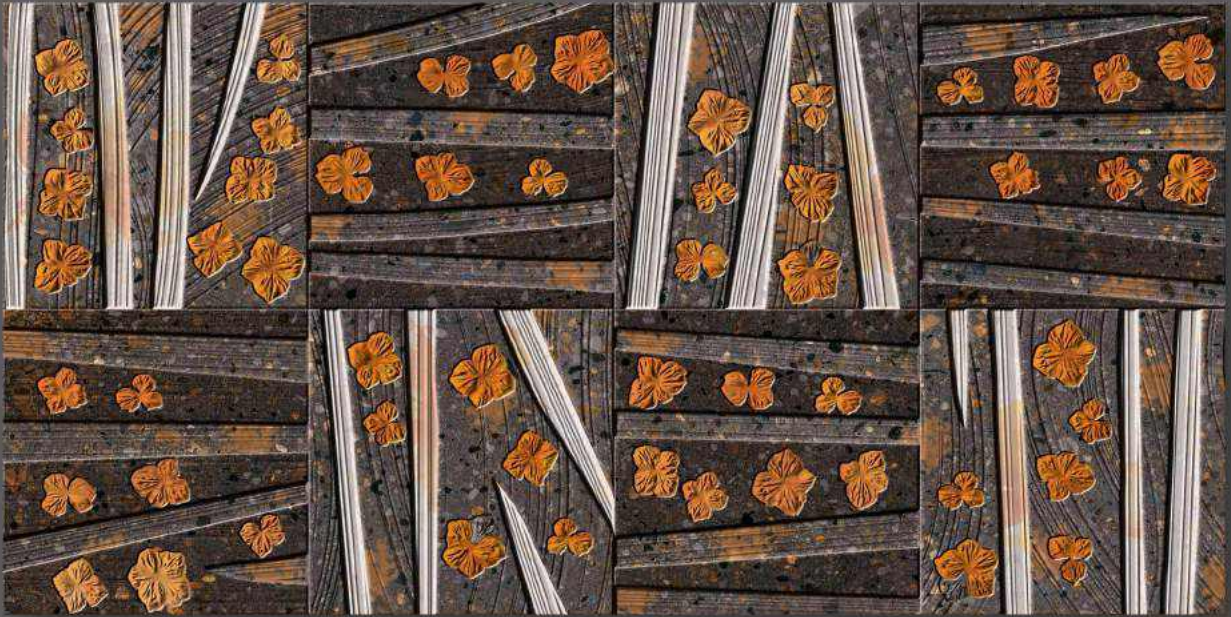

5066-HL1

Matt
Surface

300 x 600mm

DIGITAL WALL TILES