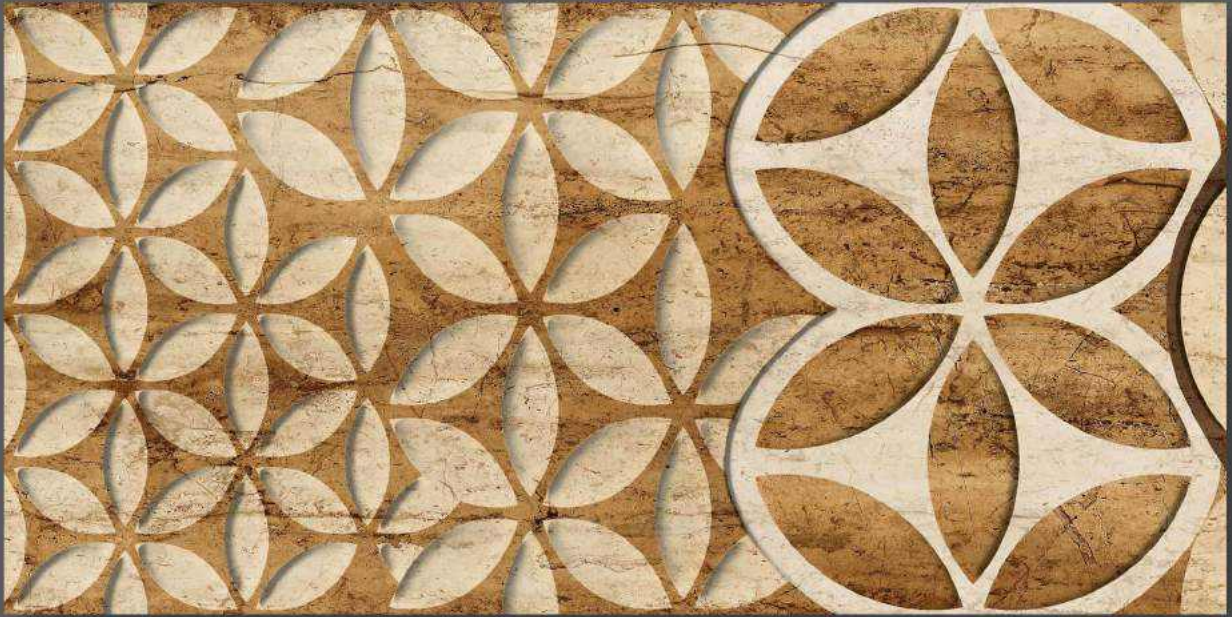

5063-HL1

Matt
Surface

300 x 600mm

DIGITAL WALL TILES