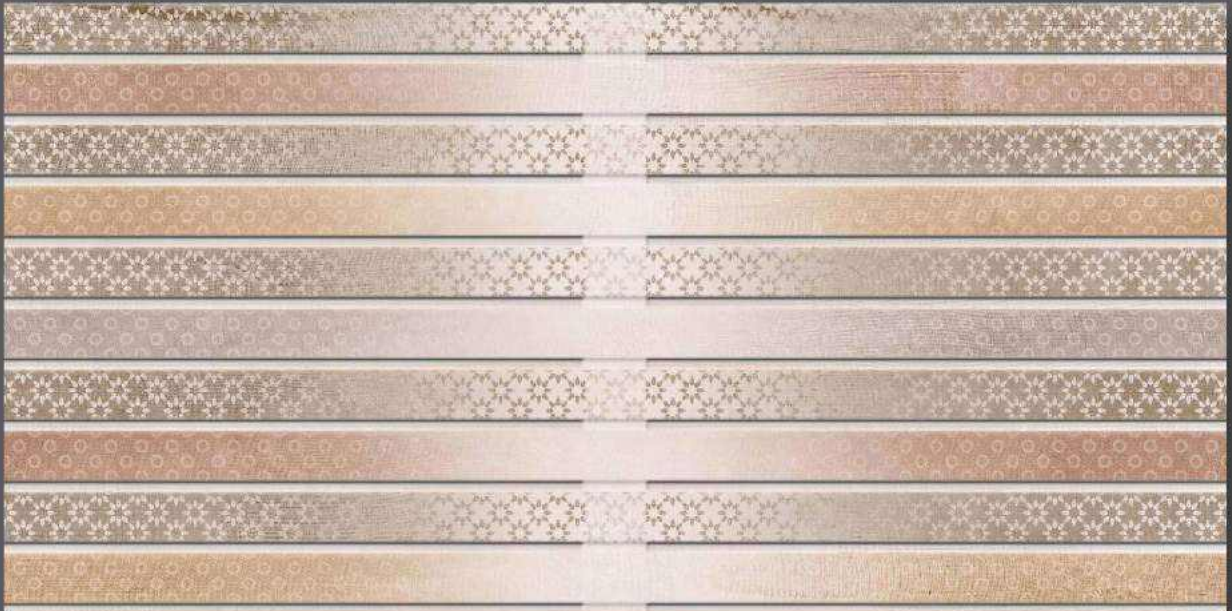

5103-HL1

Matt
Surface

300 x 600mm

DIGITAL WALL TILES