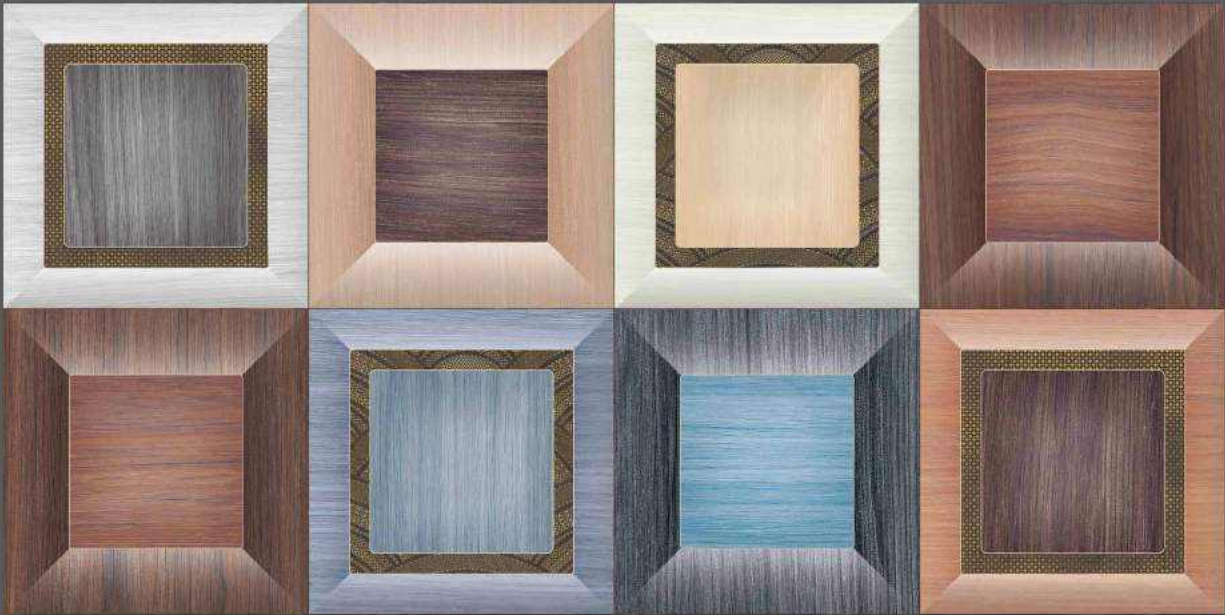

5068-HL1

Matt
Surface

300 x 600mm

DIGITAL WALL TILES

5068-D

RND

5068-L

5068-HL2