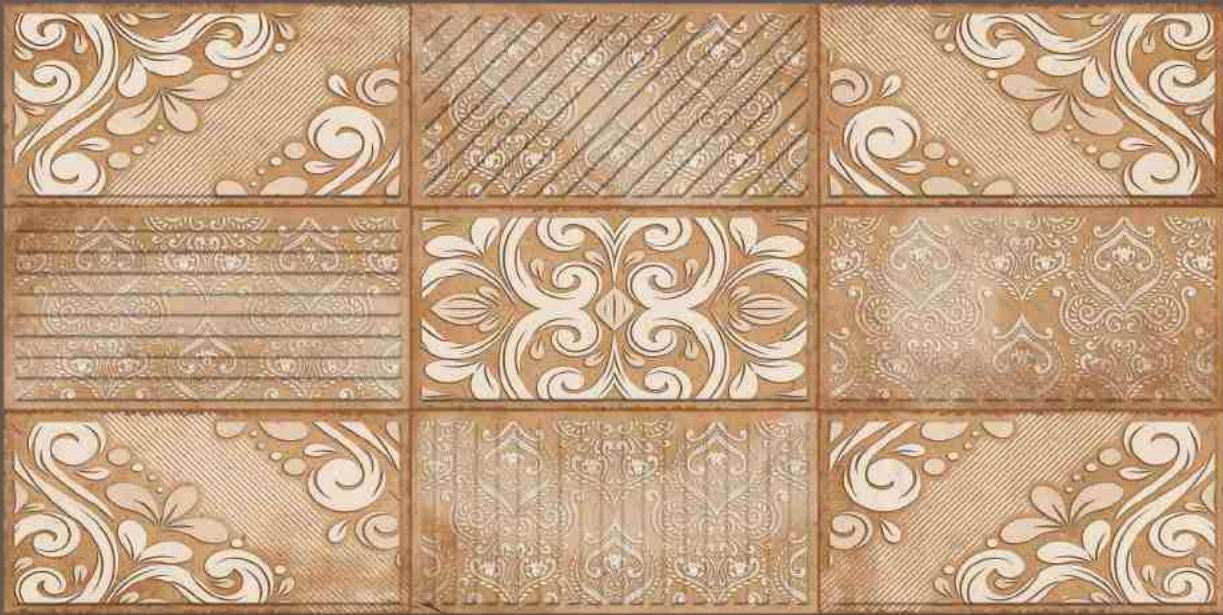

1006-HL2

Glossy
Surface

300 x 600mm

DIGITAL WALL TILES