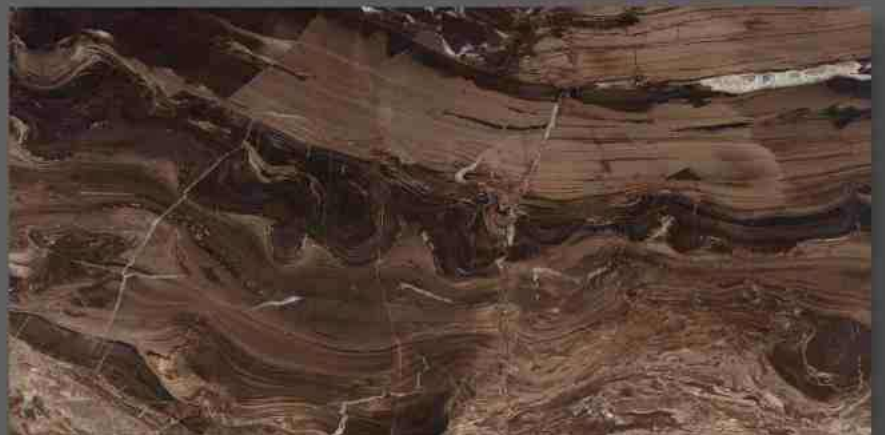

RND

Glossy
Surface

300 x 600mm

DIGITAL WALL TILES

1027-D

RND