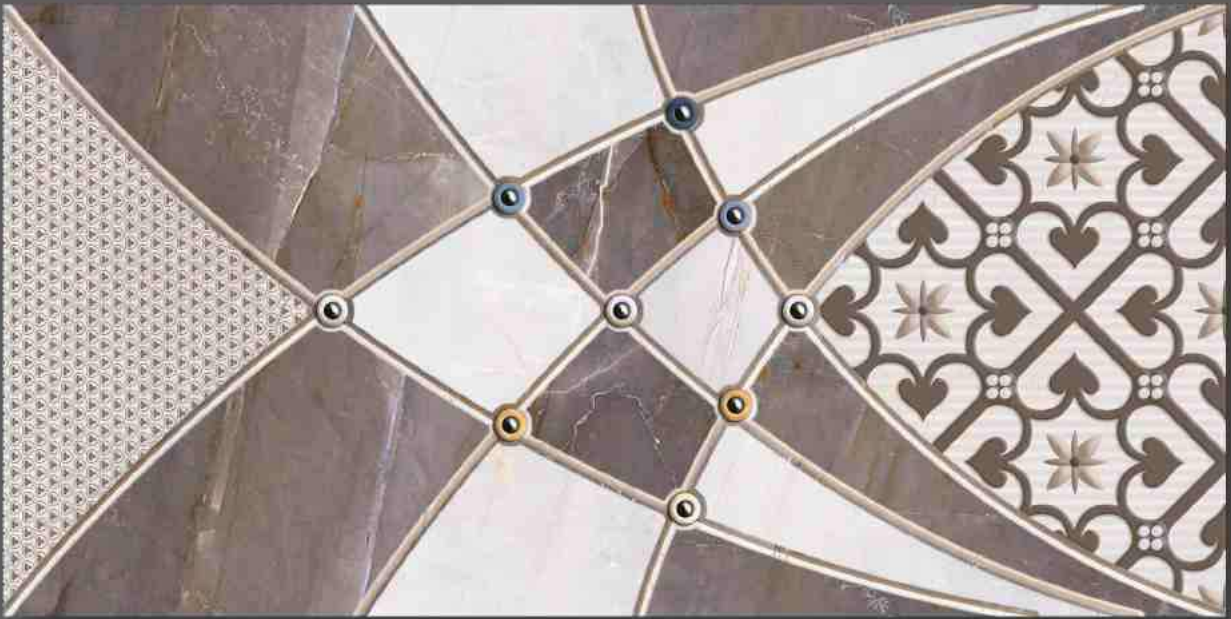

DIGITAL WALL TILES

1036-D

RND

1036-L

1036-HL2

Glossy
Surface

300 x 600mm

DIGITAL WALL TILES