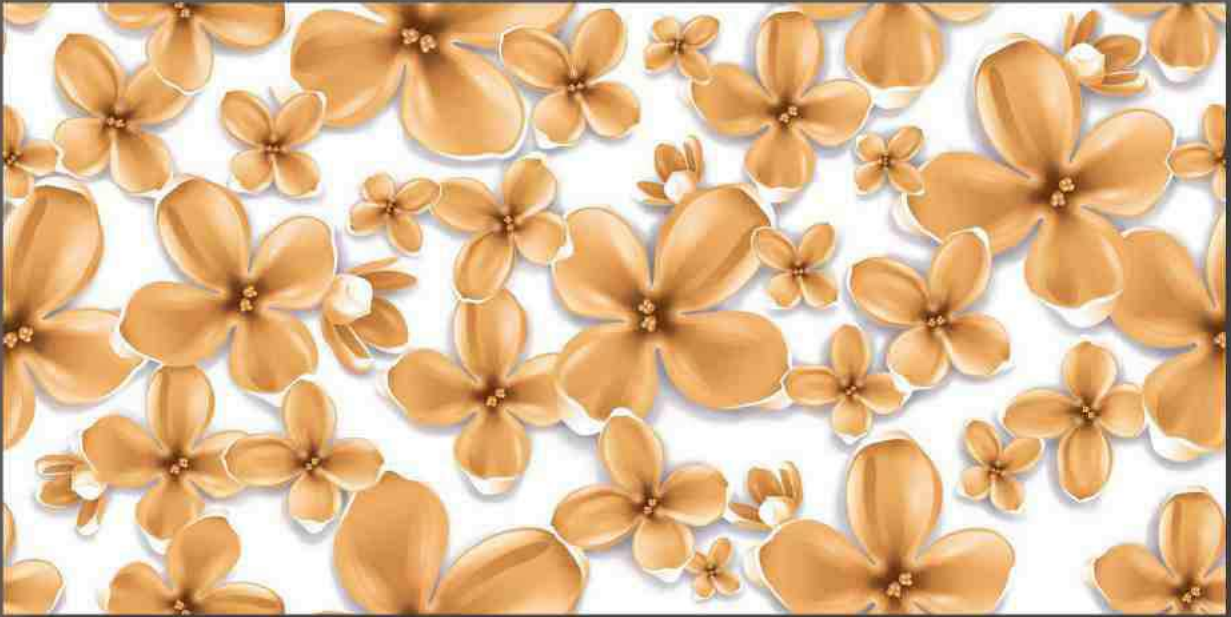

Glossy
Surface

300 x 600mm

DIGITAL WALL TILES

1024-L

1024-L

RND

1024-HL2

Glossy
Surface