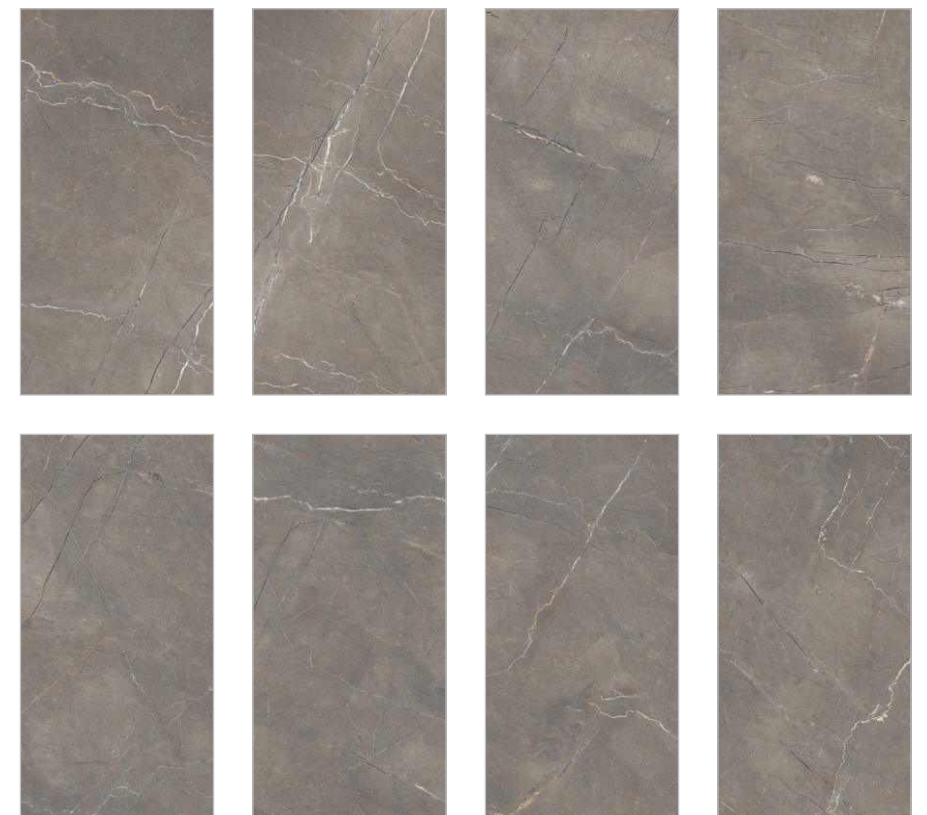

POLISHED / MATT

600X600 MM

300X600 MM