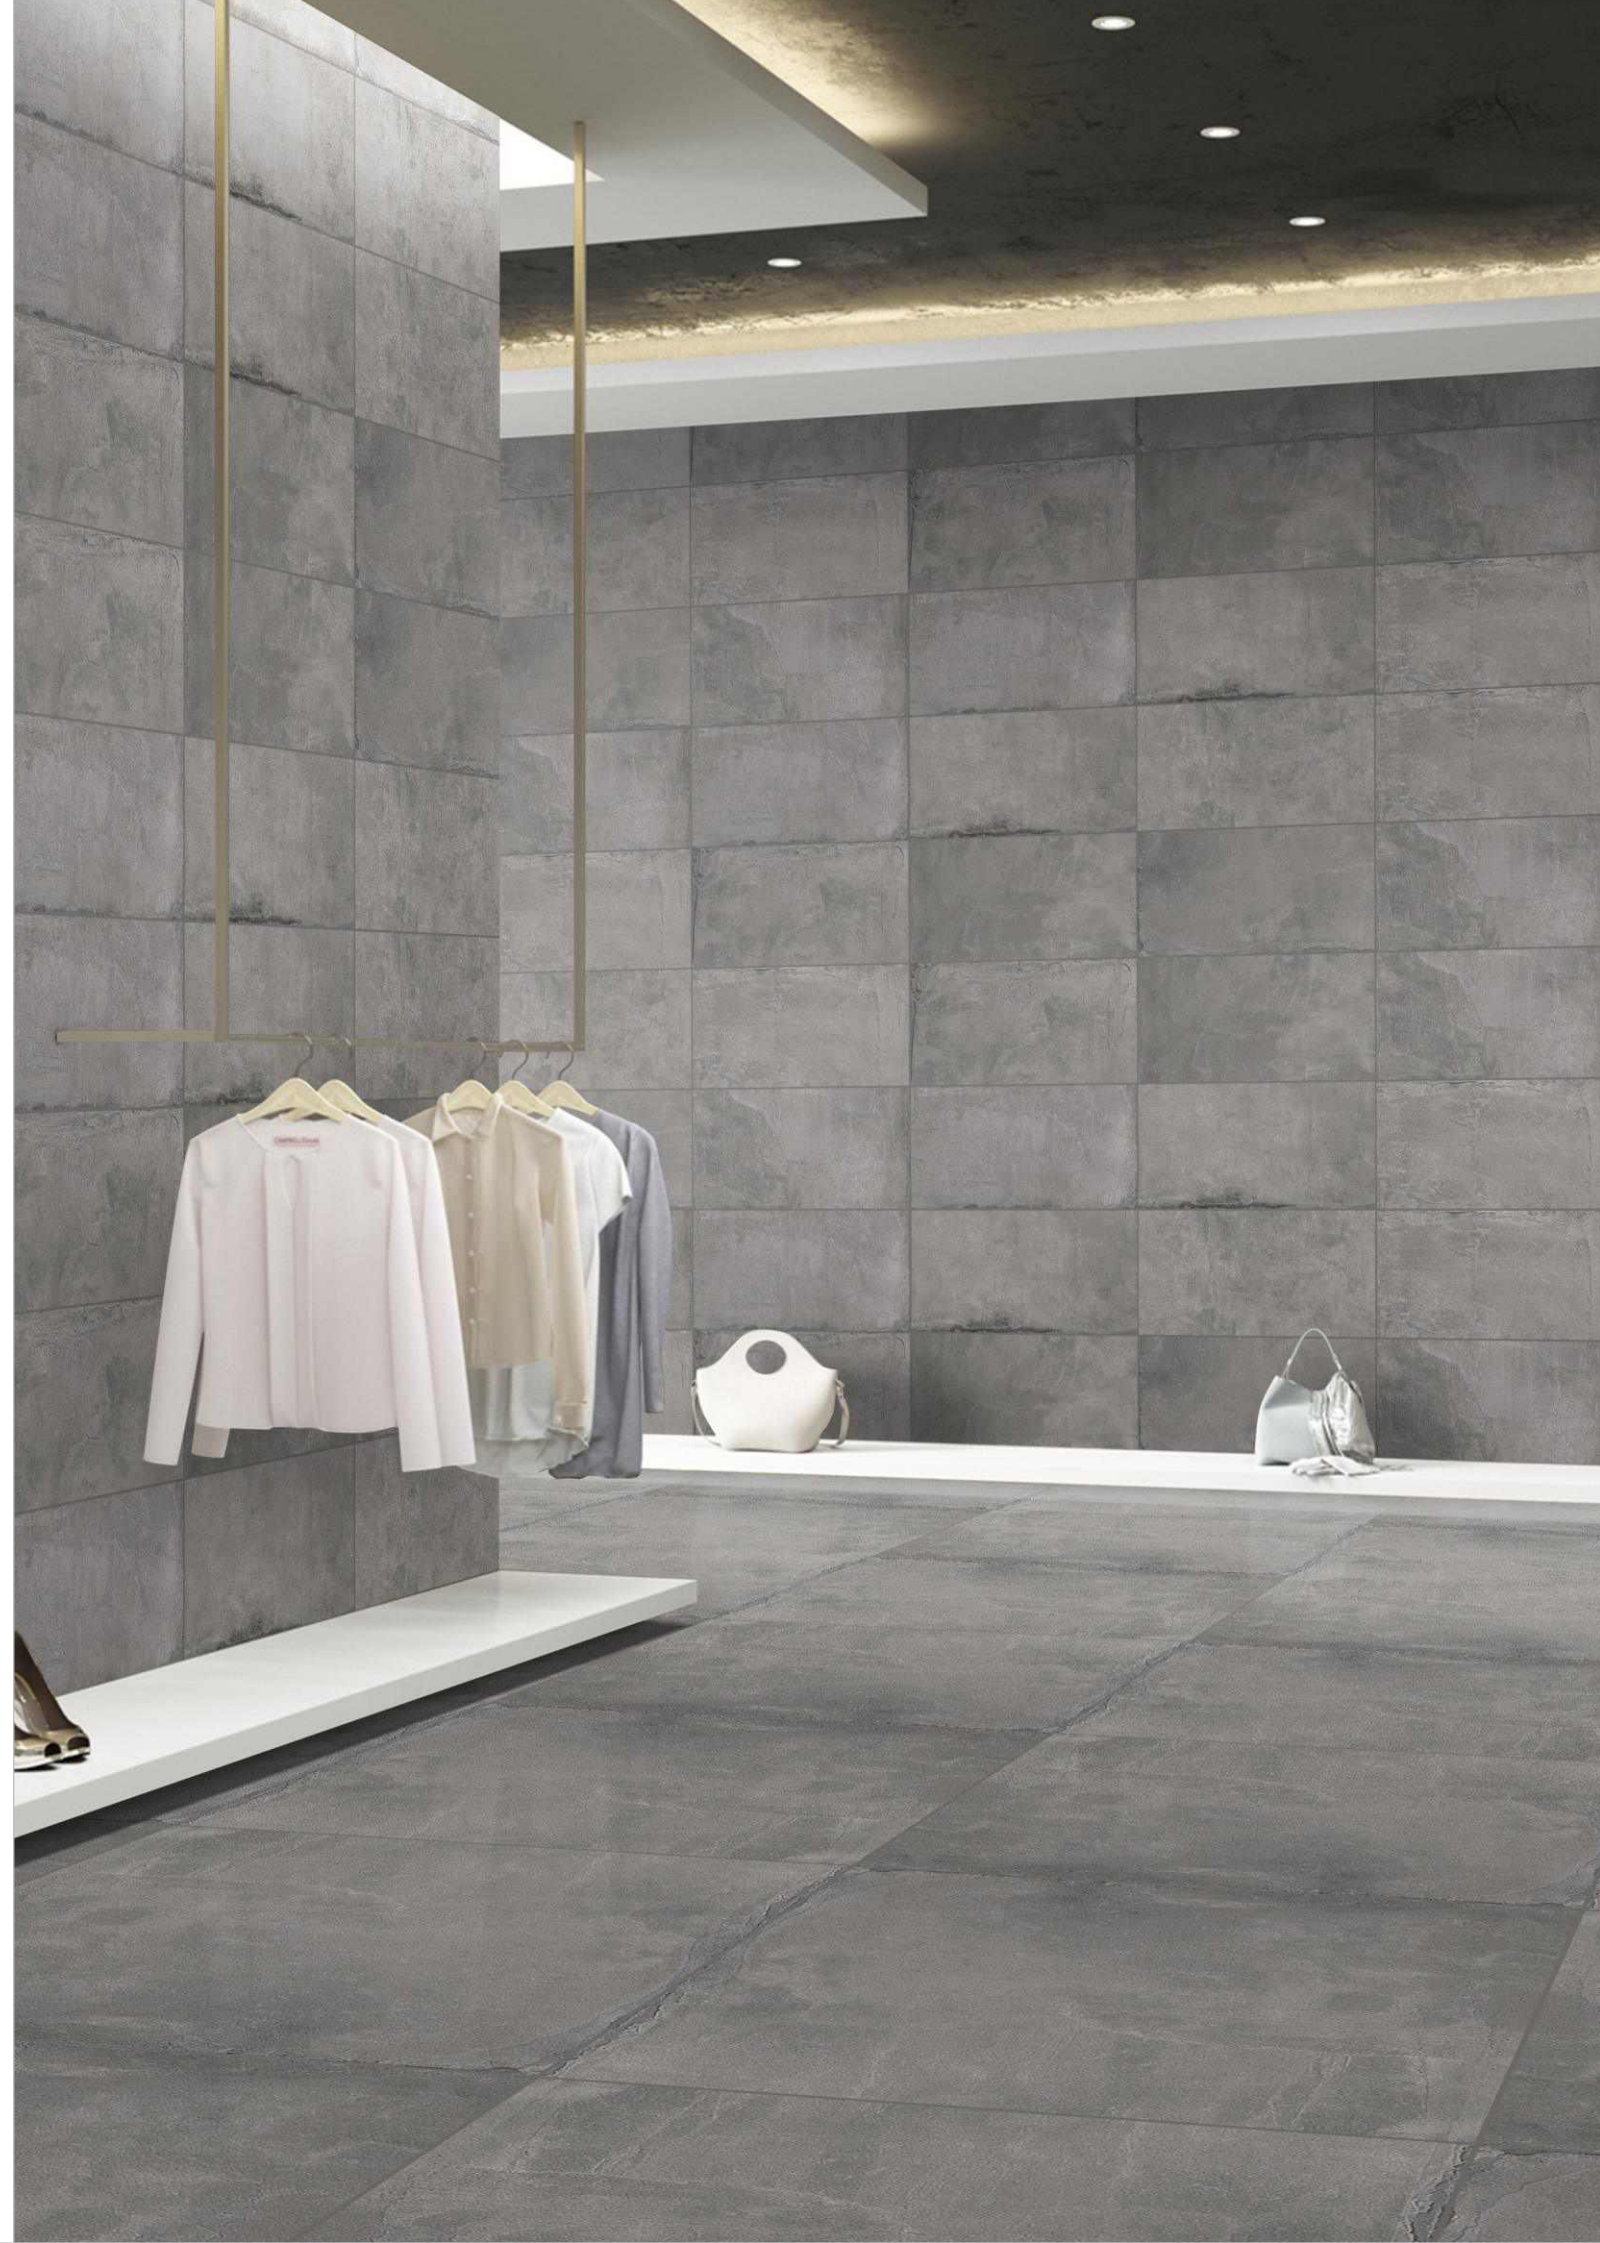

# POLISHED / MATT

300X600 MM

600X600 MM

**SOHO ANTRACITE**