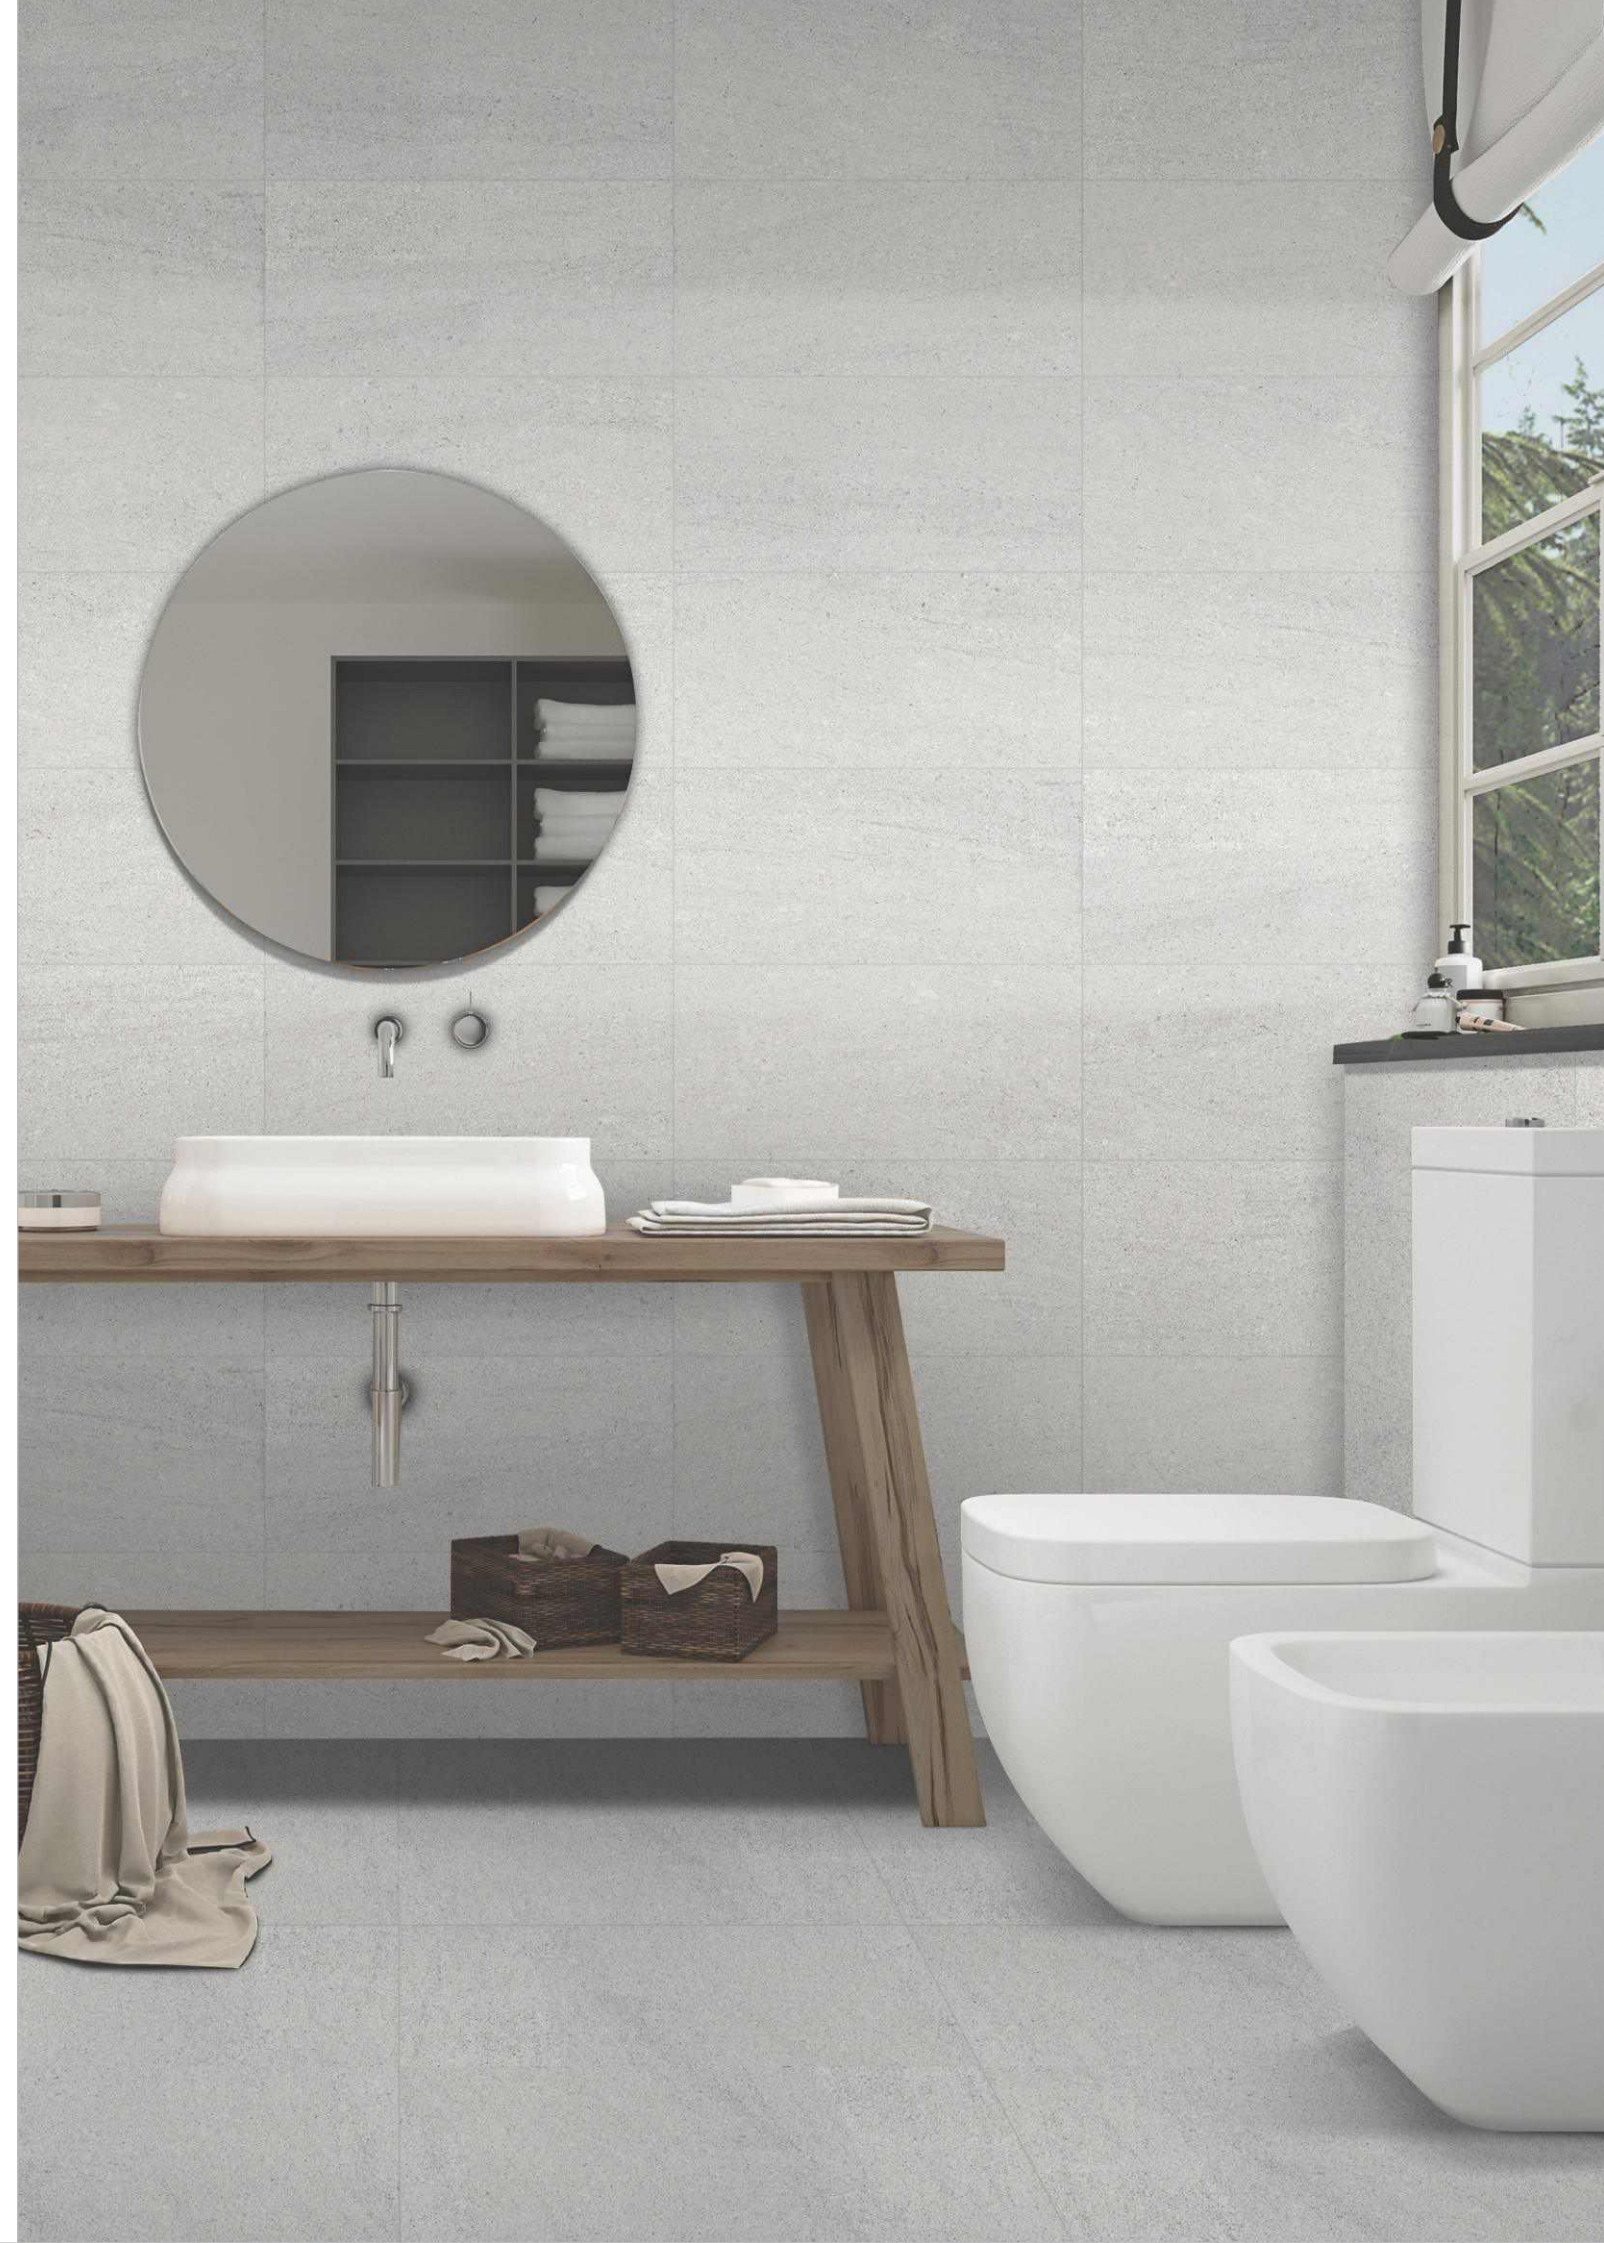

# POLISHED / MATT

300X600 MM

600X600 MM

**PARK BIANCO**

# POLISHED / MATT

300X600 MM

600X600 MM

SEOUL MARFIL