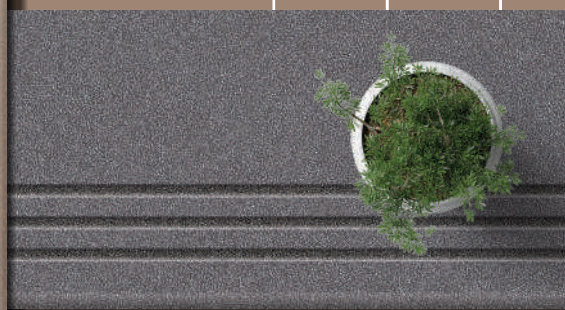

FULLBODY STEP