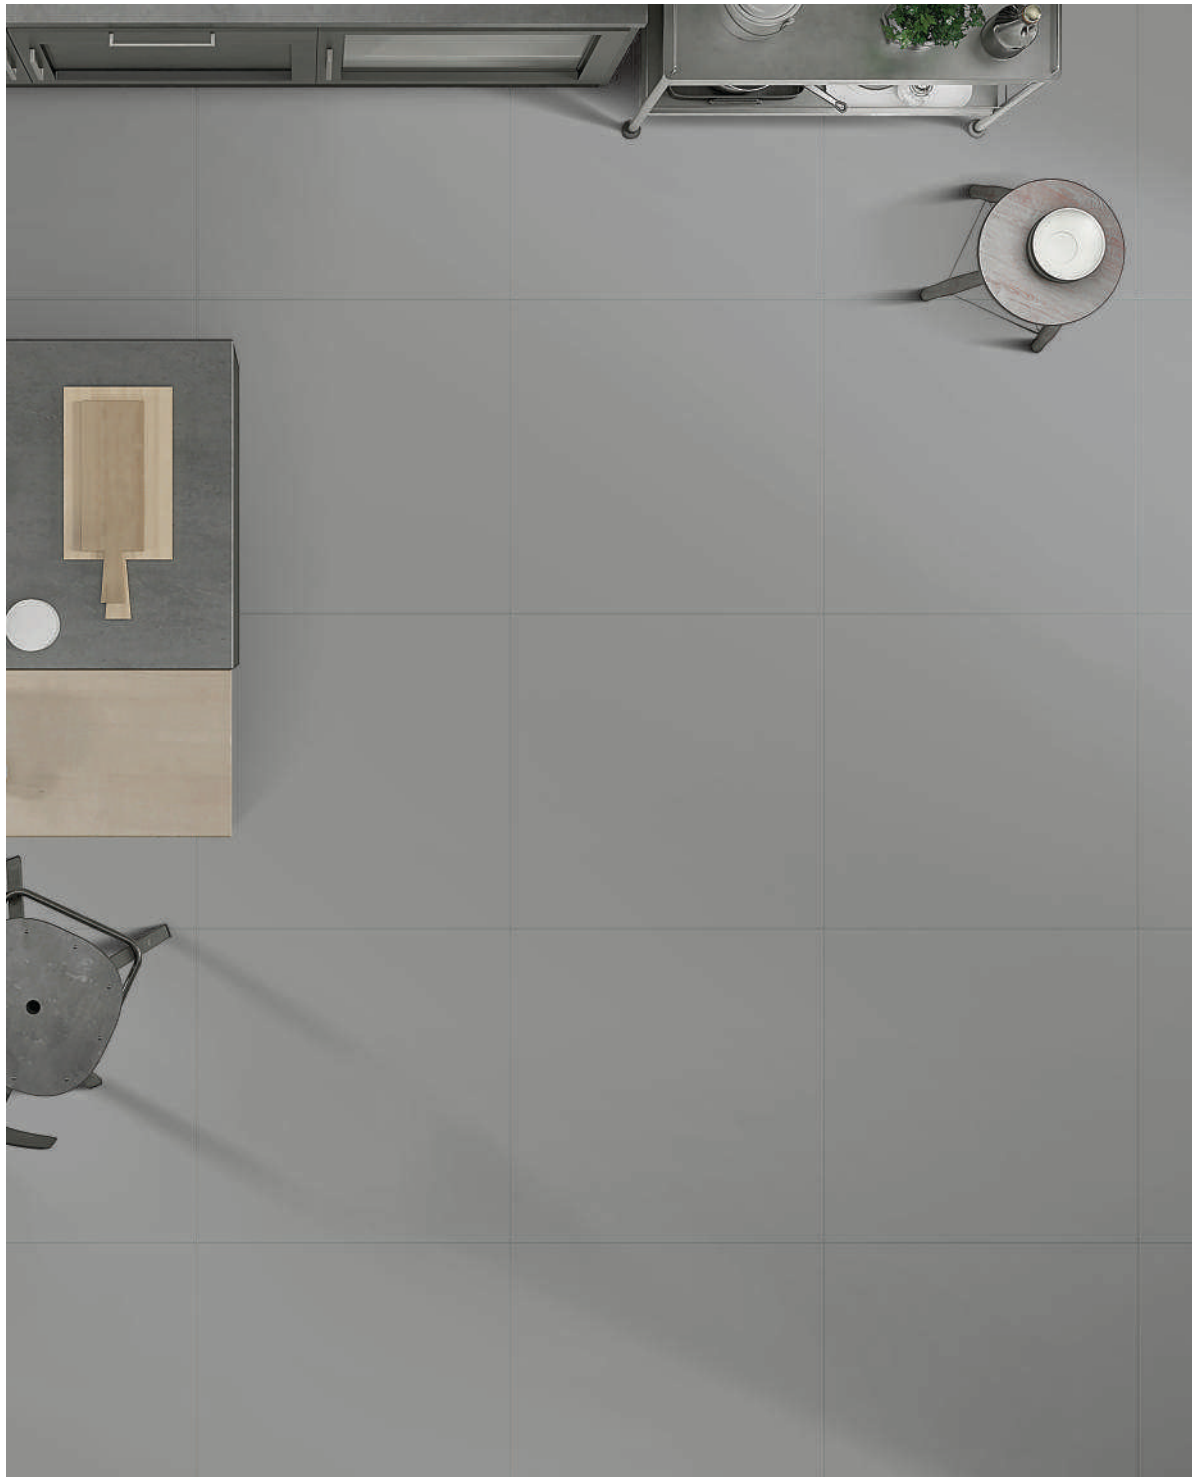

FULLBODY TILES

Size
**800x
800mm**

Surface
**Crystal (Polished)
& Matt**

WALL &
FLOOR

FACADE

TERRACE

FURNITURE
TOPS