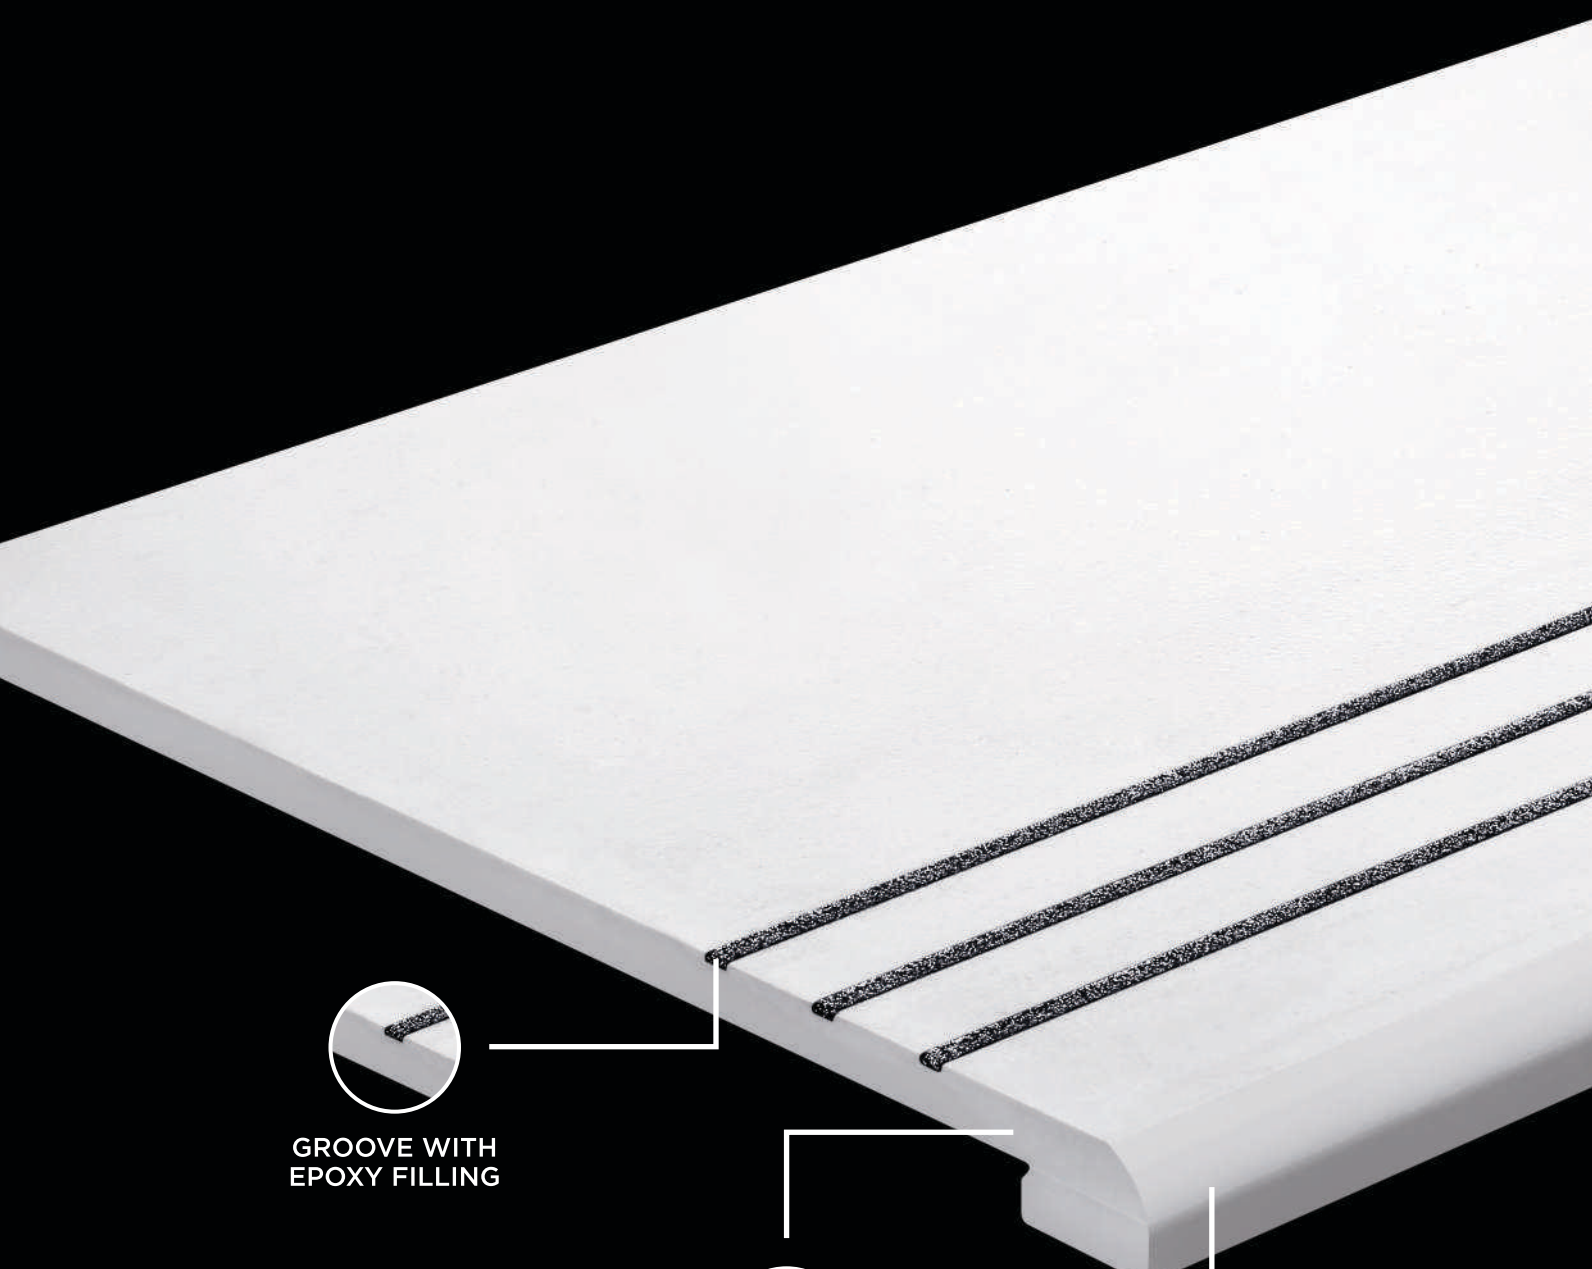

GROOVE WITH EPOXY FILLING

SANDWICH

BULL NOSE MOULDING

FULLBODY
STEP

300x
1200mm

FULLBODY STEP

Size
**300x
1200mm**

Surface
Crystal (Polished)
& **Matt**