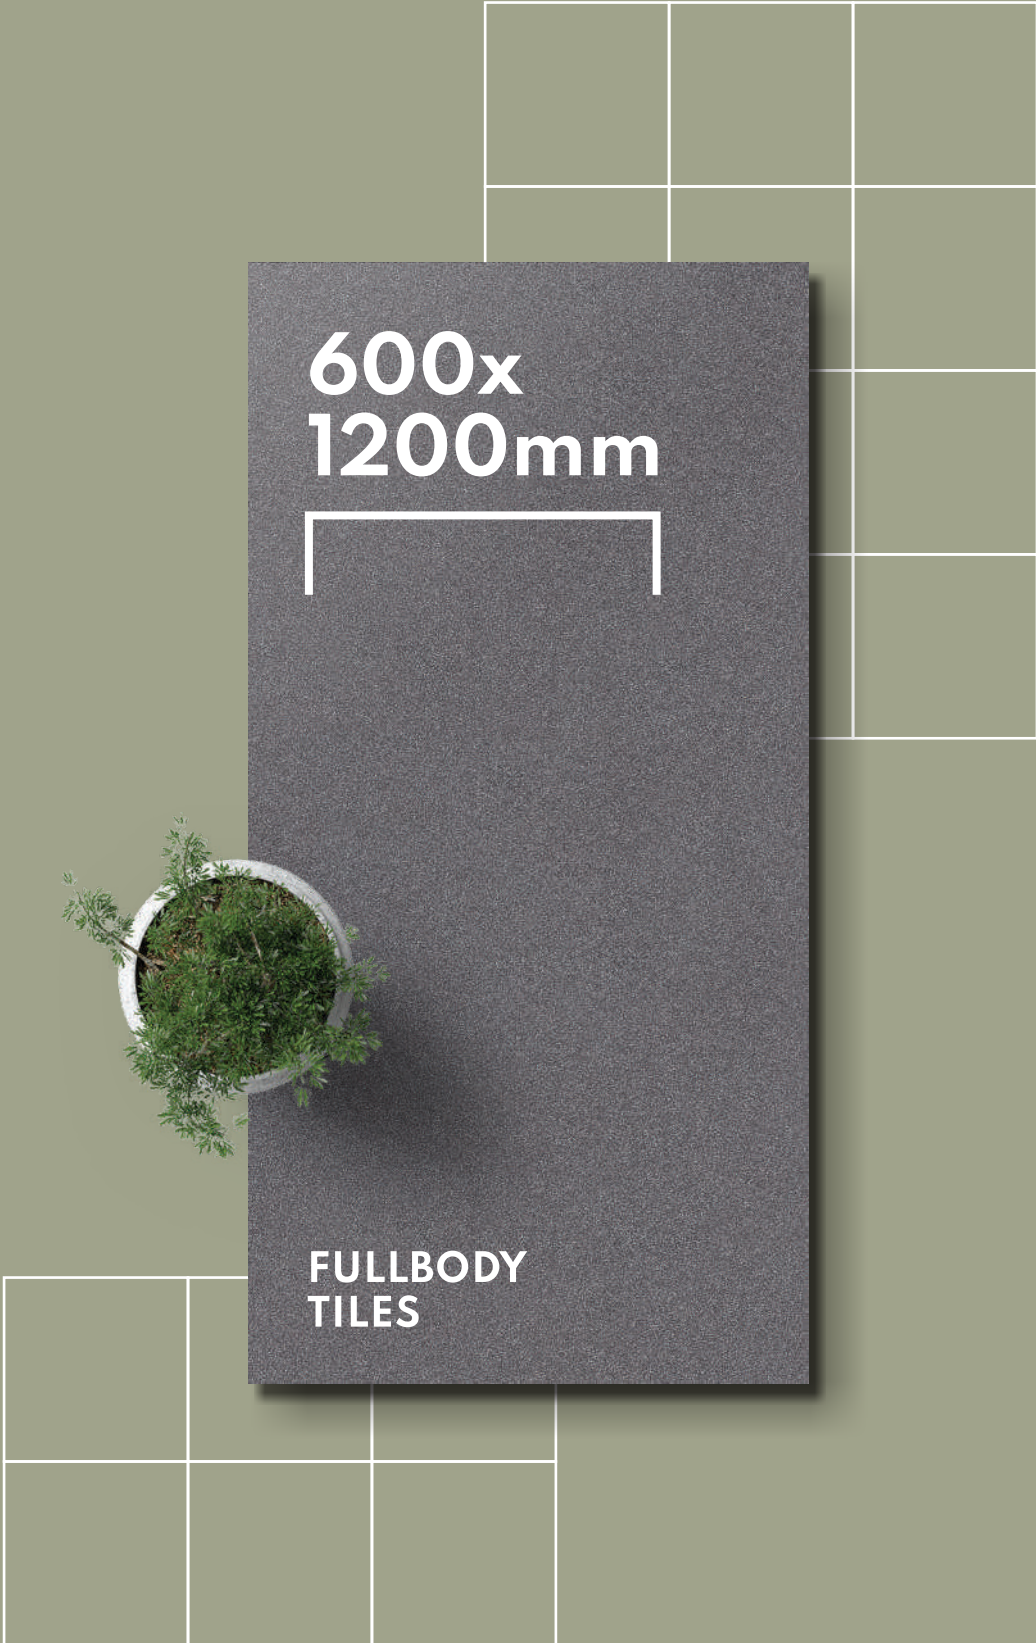

FULLBODY TILES

Explore an artistic touch of elegant shade that brings shine and echoes beauty to your surface. Feel the joy of living the space which gives eternal peace.

**600x
1200mm**

**FULLBODY
TILES**