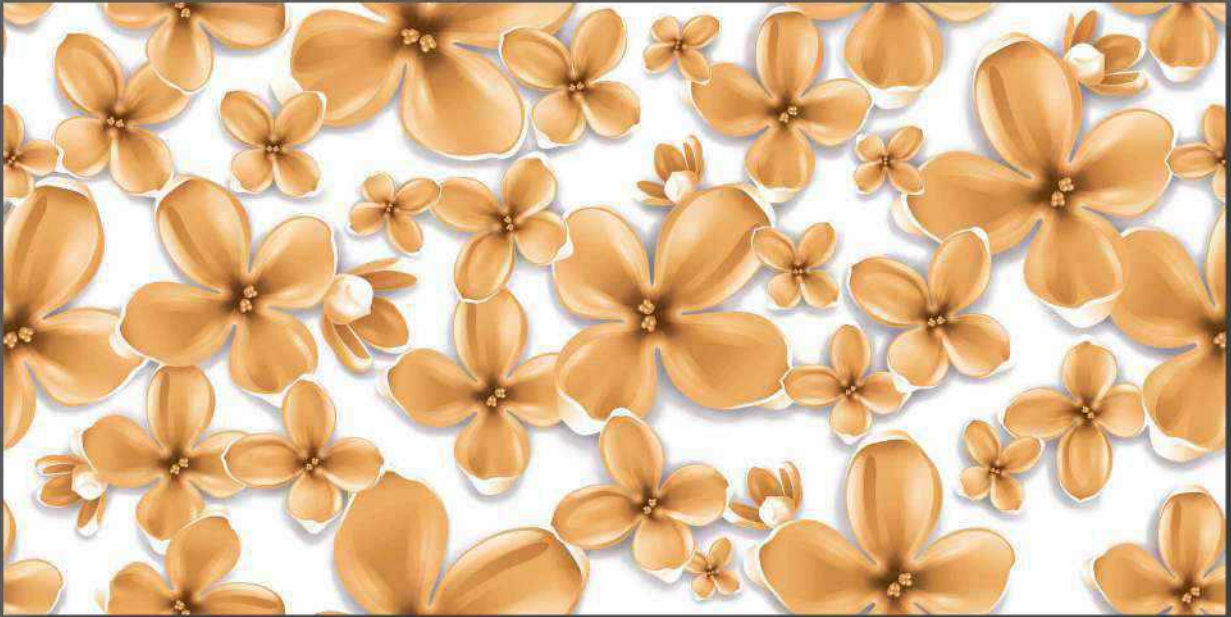

1024-HL3

Glossy
Surface

300 x 600mm

DIGITAL WALL TILES