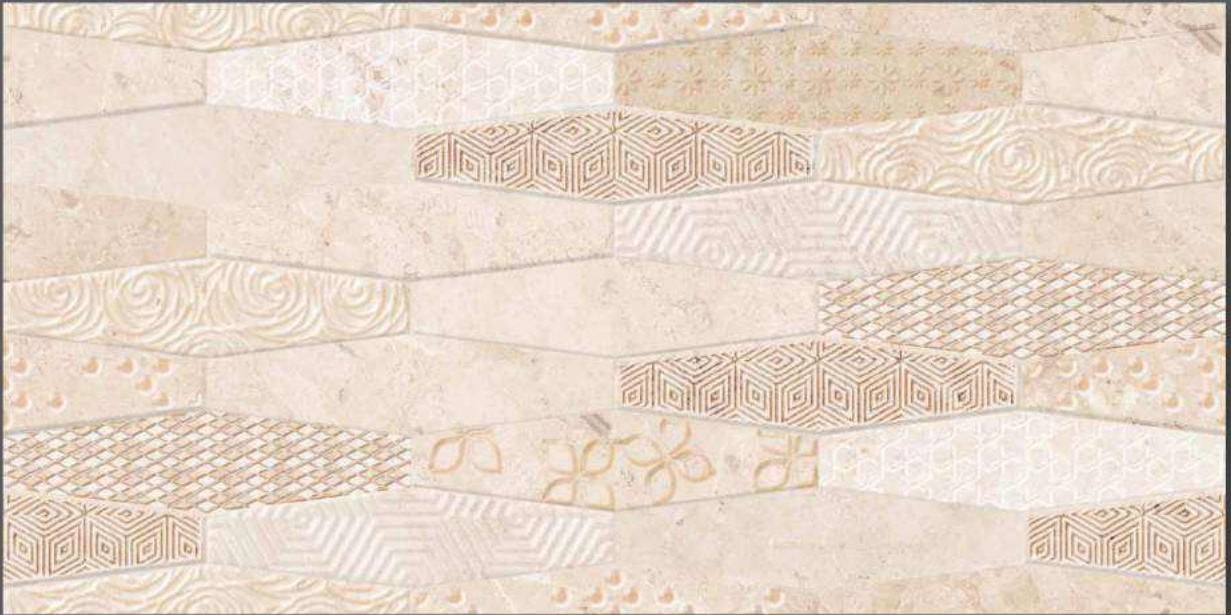

DIGITAL WALL TILES

5046-L

5046-HL2

**Matt**  
Surface

300 x 600mm

DIGITAL WALL TILES

5046-D

5047-L