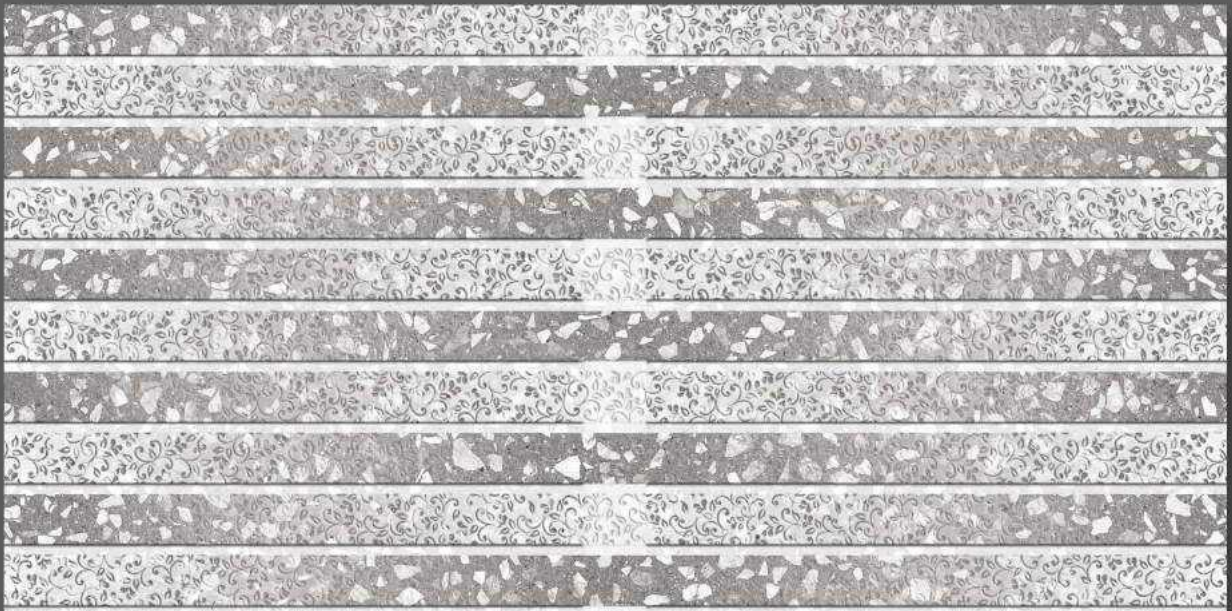

5046-HL2

Matt
Surface

300 x 600mm

DIGITAL WALL TILES