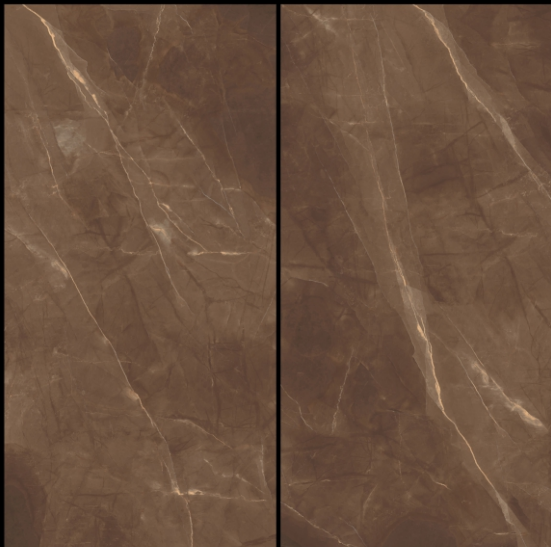

1200x2400mm

ORIENT BROWN