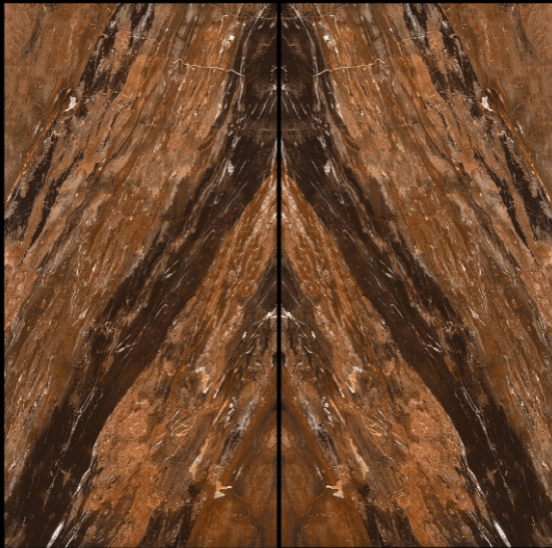

1200x2400mm

COSMOS BOOK MATCH