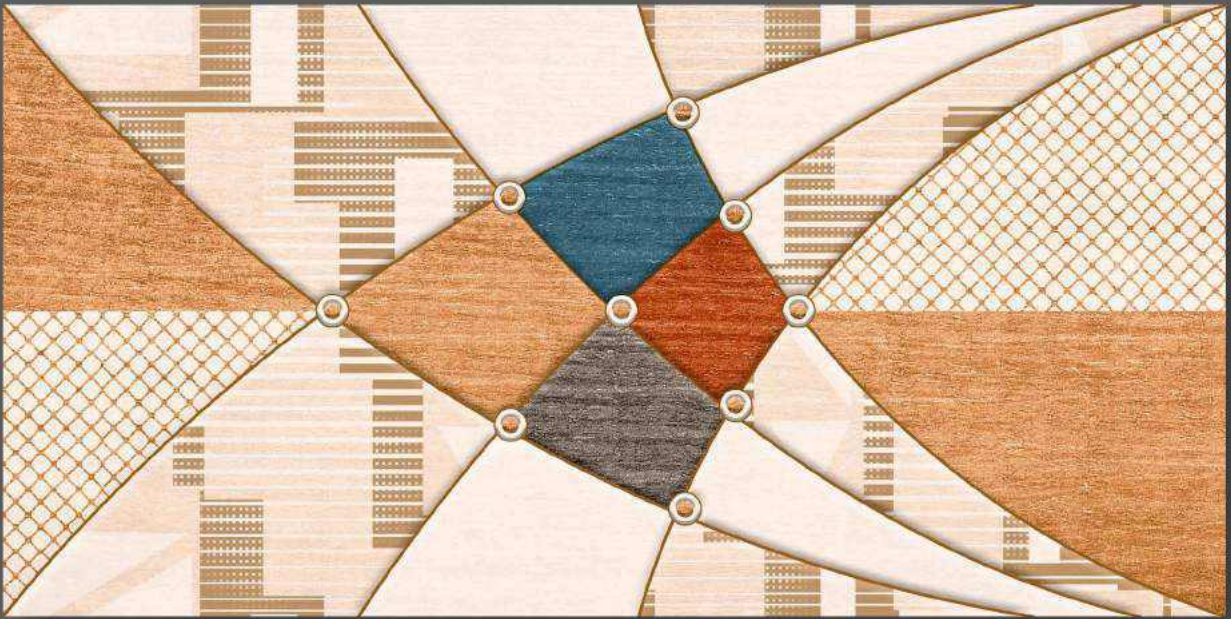

1073-HL2

Glossy
Surface

300 x 600mm

DIGITAL WALL TILES