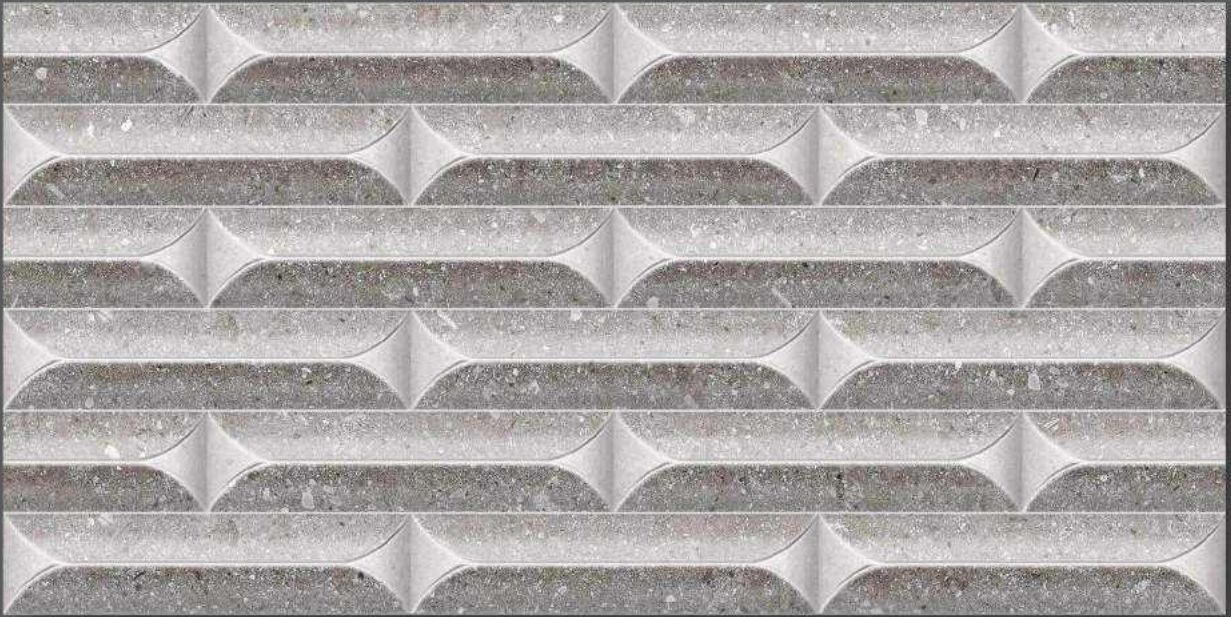

1044-HL2

Glossy
Surface

300 x 600mm

DIGITAL WALL TILES