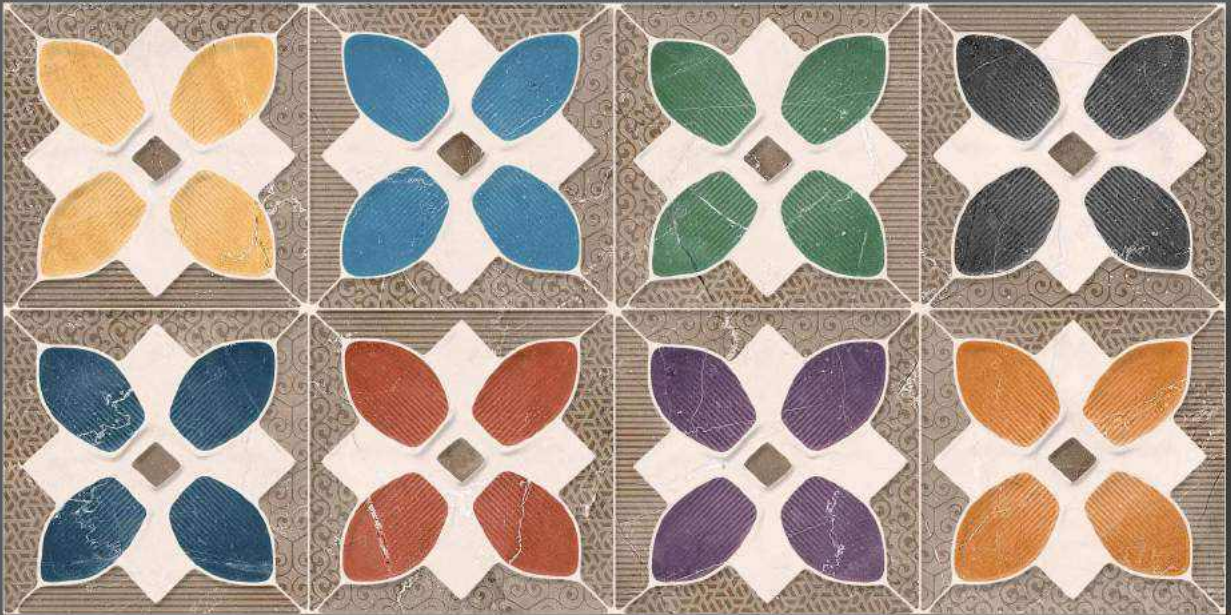

1069-HL1

Glossy
Surface

300 x 600mm

DIGITAL WALL TILES