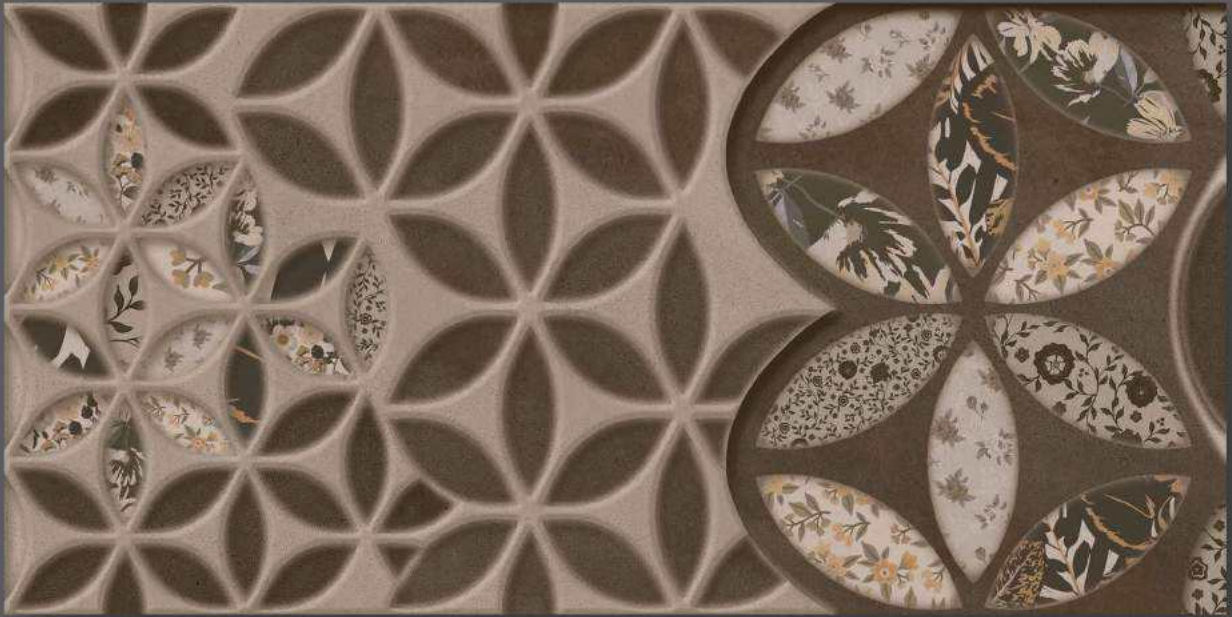

21101-HL1

Matt
Surface

300 x 600mm

DIGITAL WALL TILES