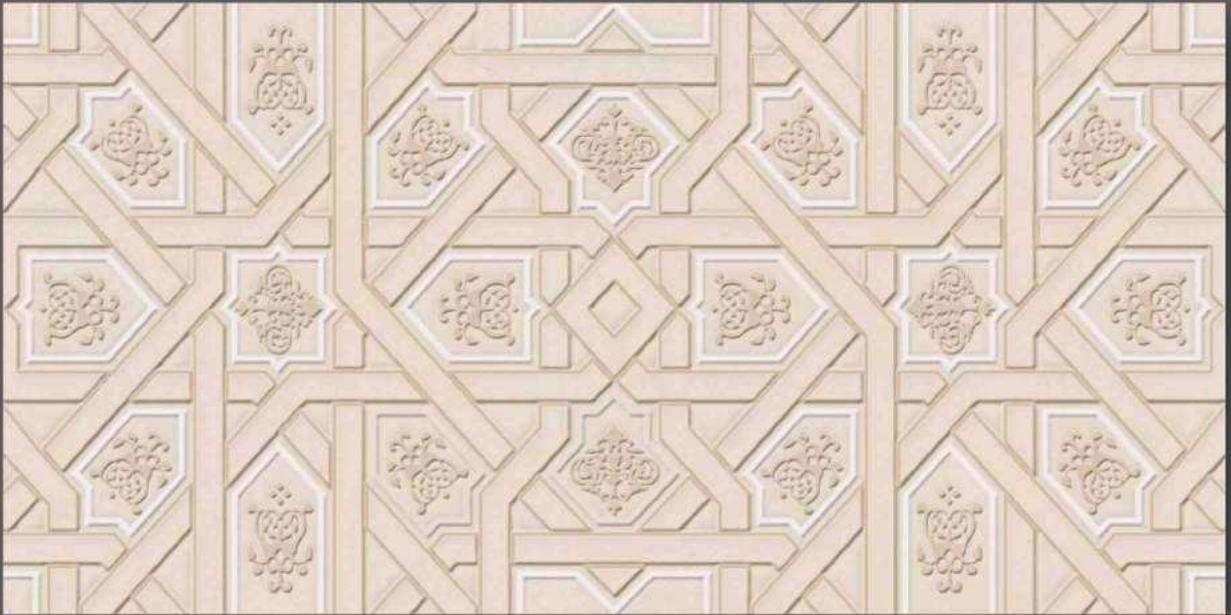

21192-HL1

Matt
Surface

300 x 600mm

DIGITAL WALL TILES